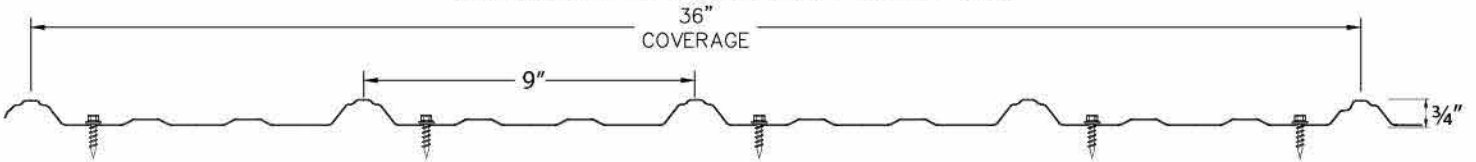

White (TWH)

Black (TBL)

Evergreen (TEG)

Gallery Blue (TGB)

Shadow Gray (TSG)

Standard: 36" Wide Coverage • 3/4" High Rib • Subject to a Wide Underlap

ABM Panel Textured Profile (Acc)

Why Choose Textured?