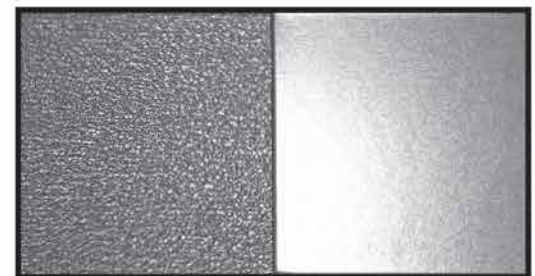

Textured

Smooth