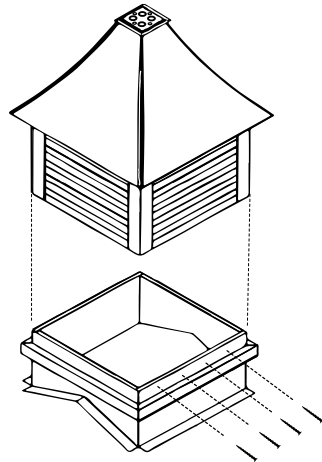

24" CUPOLA

Shown with optional window kit

36" CUPOLA

Shown with optional copper roof

48" CUPOLA

PRE-ASSEMBLED FOR FAST INSTALLATION

The 48-inch cupolas come fully assembled while the 16-inch, 24-inch, and 36-inch cupolas come pre-assembled in two pieces (cupola and base) that only need to be fastened with four screws on each side.

SPECIFICATIONS

- ▶ Made in the USA
- ▶ Made from heavy-duty 26 & 29 gauge steel (Wood-free means rot-free)
- ▶ Four standard sizes: 16", 24", 36", & 48" square
- ▶ Vented or solid louvered sides are standard. Window options available in 24", 36", and 48" cupolas
- ▶ Pre-assembled for quick installation
- ▶ Any base, wall, trim, or roof color combinations
- ▶ Pre-assembled heavy gauge base designed to support the cupola without additional framing or flashing, and custom made to match the roof pitch