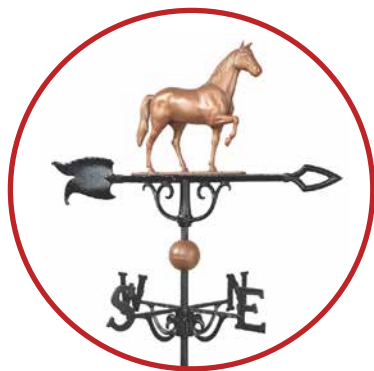

46" ALUMINUM WEATHERVANES

WITH FULL-BODIED ORNAMENTS

46" WEATHERVANES

▶ 46" Eagle Weathervane

- ▶ Gold-bronze: WV7F50LFBZYM
- ▶ Painted Verdigris: WV7F50LFPYM
- ▶ Painted Copper: WV7F50LFCPYM (CUPWV46EAG)

Ornament Dimensions: 15"L x 17"H
Base Included: Flat Base (Clutch Base sold separately)

A free flat roof mount base is included with each in-stock weathervane!

All in-stock weathervanes include a weathervane, rod, flat mount base, mounting hardware, and a North/South/East/West directional.

▶ 46" Yacht Weathervane

- ▶ Gold-bronze: WV7F34LFBZYM
- ▶ Painted Copper: WV7F34LFCPYM (CUPWV46SAI)

Ornament Dimensions: 18.25"L x 13.75H
Base Included: Flat Base (Clutch Base sold separately)

▶ 46" Horse Weathervane

- ▶ Gold-bronze: WV7F74LFBZYM
- ▶ Painted Verdigris: WV7F74LFVPYM
- ▶ Painted Copper: WV7F74LFCPYM (CUPWV46HOR)

Ornament Dimensions: 14"L x 11.25"H
Base Included: Flat Base (Clutch Base sold separately)