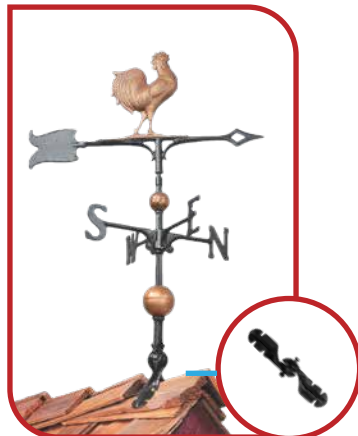

ACCESORIES

► **Replacement North/South/West/East Directional**

Black

► (CUPWVDNS | CUPWVDNS46)

Dimensions: Available in sizes for 30" 46" Weathervane
Made from Rust-free Recycled Aluminum

► **Replacement West/East Directional**

Black

► (CUPWVDEW | CUPWVDEW46)

Dimensions: Available in sizes for 30" 46" Weathervane
Made from Rust-free Recycled Aluminum

► **Flat Mount Base (For Cupola or Flat Surface)**

► Black

(CUPWVBF)

Made from Rust-free Recycled Aluminum
(Included with Stocked Weathervanes)